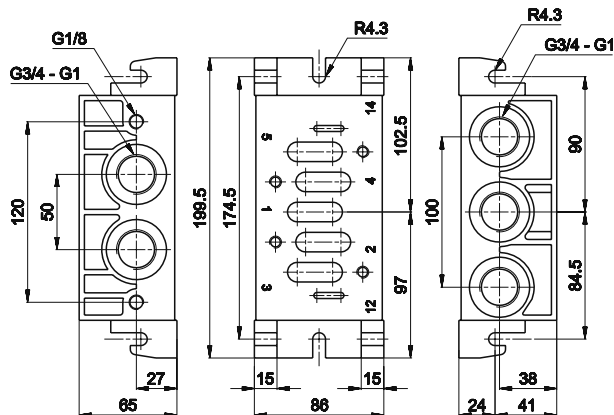

### Embase individuelle sorties latérales

Individual sub-base side outlets

CODE DE COMMANDE - ORDER CODE	
G3/4"	G1"
<b>BF-4060</b>	<b>BF-4061</b>

### Embase unitaire sorties dorsales

Individual sub-base side outlets

CODE DE COMMANDE - ORDER CODE	
G3/4"	G1"
<b>BF-4062</b>	<b>BF-4063</b>